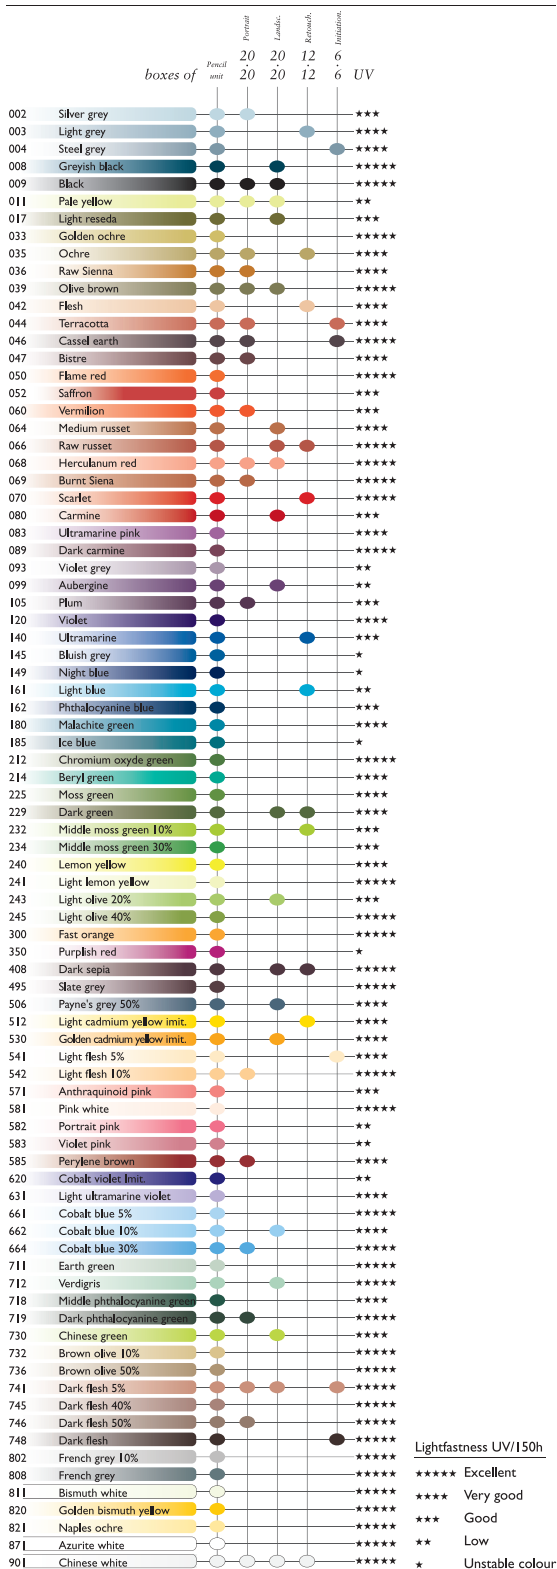

CARAN'DACHE

パステルペンシル & パステルキューブ

PASTEL PENCILS AND PASTEL CUBES COLOUR CHART

Lightfastness UV/150h

***** Excellent
 **** Very good
 *** Good
 ** Low
 * Unstable colour