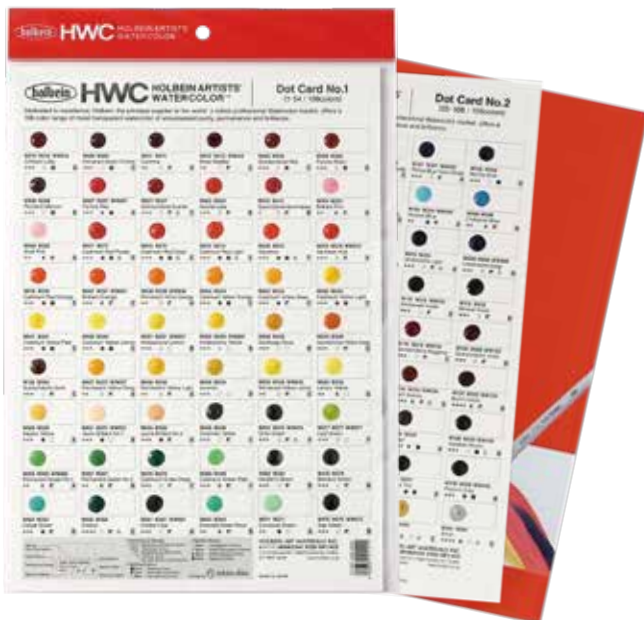

## Holbein Artists' Watercolor Dot Cards (108 Colors & 24 Granulating Colors)

By popular demand, we are thrilled to announce the launch of our Watercolor Dot Cards. Choose from our comprehensive "108 Colors" set or the trend-setting "24 Granulating Colors" set. Whether you are a beginner exploring your first professional palette or an expert creating custom color swatches, these cards provide the perfect gateway to the world of Holbein watercolors.

### Holbein Artists' Watercolor Dot Card 108 colors DC01

Code	212 030
Unit	1
Size	W210 × H297 mm
Barcode	4938331 211115
<b>Contents</b> <ul style="list-style-type: none"> <li>• 54 Colors × 2 Sheets</li> <li>• Color Reference Guide: Holbein Artists' Watercolor Catalog*</li> </ul> <p>* ... Please note that this catalog is available only while stocks last. Once the current stock is exhausted, it will no longer be available.</p>	

### Holbein Artists' Watercolor Dot Card Granulating Color 24 colors DC02

Code	212 031
Unit	1
Size	W210 × H148 mm
Barcode	4938331 211122
<b>Contents</b> <ul style="list-style-type: none"> <li>• 24 Colors x 1 Sheet</li> </ul>	