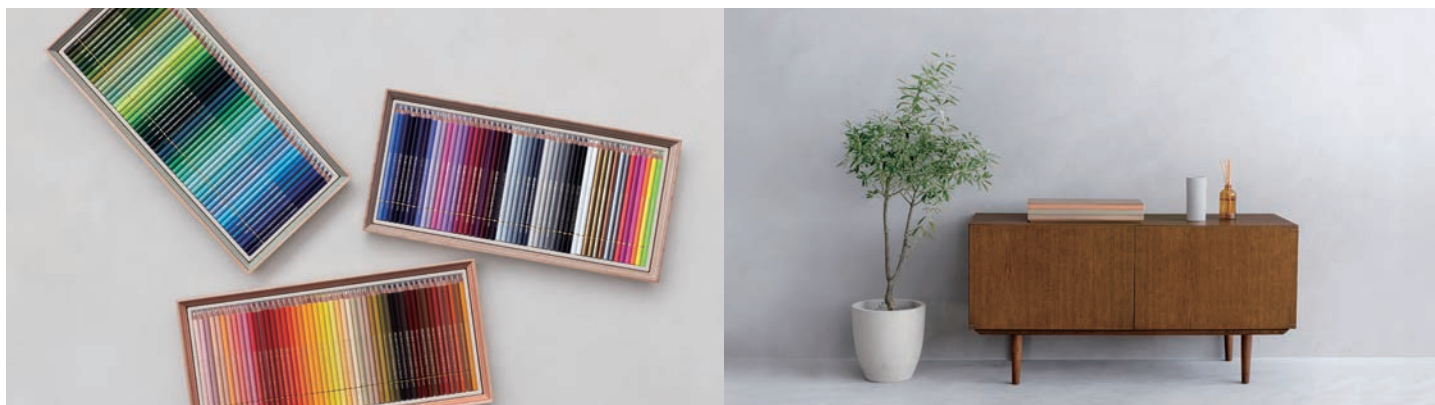

FOR ARTIST

Holbein Artists' Colored Pencils are produced to meet the high demands for exceptional performance and handling characteristics by artists worldwide. Holbein Colored Pencils are an incomparable example of the great pride Holbein takes in producing the finest color in the world since 1900.

ECO-FRIENDLY

Plywood with low environmental impact from Hokkaido is used, and safe adhesives are used. To make the product as eco-friendly as possible, the inner trays are made of molded pulp fiber and all the packaging and materials were selected to be easily recyclable.

JAPAN MADE

This product, including the wooden box as well as the Holbein Artists' colored pencils, is made in Japan, from manufacturing to processing.

Product Design by Yoshita Watanabe

CEO of Atelier Setsuna Inc. Born in Miyagi Prefecture in 1981, he is currently Associate Professor of Product Design at Tohoku University of Art & Design. After studying at the Konstfack (University of Arts, Crafts and Design) in Sweden, he worked as a freelance designer before setting up Atelier Setsuna in Yamagata. He engages in a broad range of design projects that transcend genre boundaries, in fields including furniture, product, store, and house design. He has won a Good Design Award and numerous other honors for his work.

Holbein Artists' Colored Pencil Wooden Box Set of 150 Colors

Code	020 948
Ref.No.	OP 948
Unit	1
Barcode	4900669 209485

Overall size: W465 × D220 × H77 mm

Weight: Approx. 4.0 kg (including 150 colored pencils)

Material: White birch solid wood, shina (Japanese linden) plywood, recycled paper, coated finish

- Texture and color may vary due to the nature of natural wood.
- Scraping with a hard object may cause scratching of the surface.
- If the box gets dirty, wipe with a neutral detergent diluted in hot water, then wipe dry.
- This Product may change over time as a result of exposure to UV rays and humidity.

※商品は改良のため予告なく仕様変更する場合があります。
※印刷ですので現物の色と若干色が異なります。

ホルベイン画材株式会社
HOLBEIN ART MATERIALS INC.
www.holbein.co.jp

製品に関するお問い合わせ
ホルベインカスタマーセンター ☎ 0120-941-423

受付時間: 10:00~16:00(土、日、祝を除く)

HA-2304